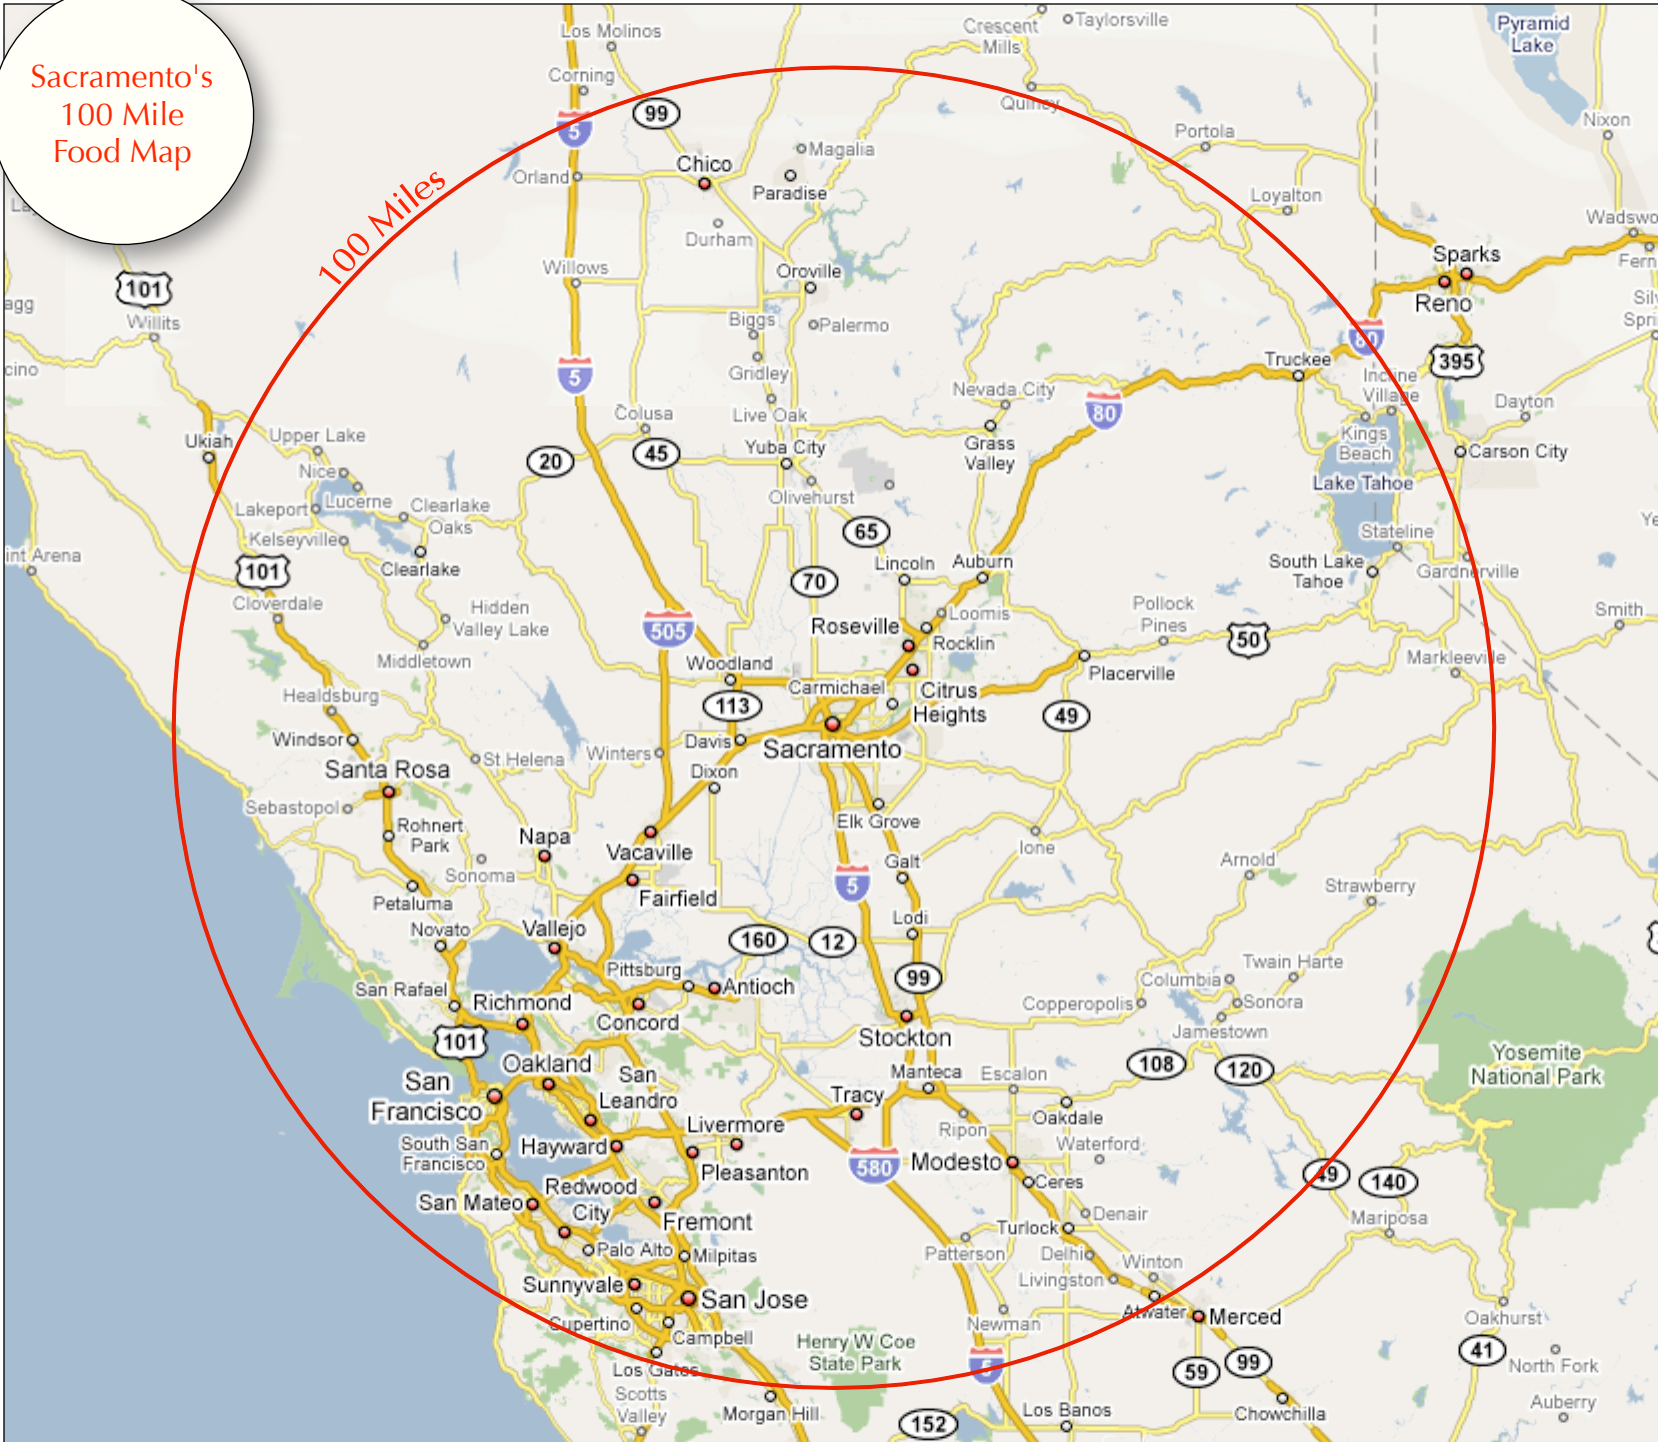

Sacramento's
100 Mile
Food Map

USSF GREEN SANCTUARY 30 DAY LOCAL FOOD CHALLENGE

CITIES, TOWNS, VILLAGES AND FARM LOCATIONS WITHIN 100 MILES OF SACRAMENTO

| | | | | |
|----------------|--------------------|-----------------|---------------------|---------------------|
| Acampo | Dillard | Lincoln | Orland | Sausalito |
| Alameda | Diamond Springs | Linden | Orosi | Sebastopol |
| Alamo | Dixon | Live Oak | Oroville | Sheridan |
| Amador City | Drytown | Livermore | Pacifica | Shingle Springs |
| Antelope | Dublin | Livingston | Palermo | Sloughhouse |
| Antioch | Duncan Mills | Lockeford | Palo Alto | Smartville |
| Angels Camp | Durham | Lodi | Paradise | Somerset |
| Apple Hill | El Dorado | Loomis | Patterson | Sonoma |
| Applegate | Elk Grove | Los Altos | Penn Valley | Sonora |
| Arbuckle | Escalon | Los Gatos | Penryn | South Lake Tahoe |
| Arnold | Esparto | Lotus | Petaluma | South San Francisco |
| Artois | Fair Oaks | Lucerne | Pilot Hill | St Helena |
| Atwater | Fair Play | Madison | Pine Grove | Stateline |
| Auburn | Fairfield | Magalia | Pioneer | Stewarts Point |
| Bangor | Fiddletown | Manteca | Pittsburg | Stockton |
| Berkeley | Folsom | Marin | Placerville | Strawberry |
| Berry Creek | Forbestown | Markleeville | Pleasant Grove | Suisun City |
| Biggs | Foresthill | Martinez | Pleasant Hill | Sutter Creek |
| Bodega | Forestville | Marysville | Pleasanton | Sunnyvale |
| Bodega Bay | Fremont | Maxwell | Princeton | Thermalito |
| Brentwood | Fulton | Meadow Vista | Plymouth | Tiburon |
| Browns Valley | Galt | Menlo Park | Point Reyes Station | Tomaes Bay |
| Butte City | Garden Valley | Middletown | Pollak Pines | Tracy |
| Calistoga | Gardnerville | Milbrae | Rancho Cordova | Truckee |
| Campbell | Georgetown | Mill Valley | Redwood City | Turlock |
| Capay | Glen Ellen | Milpitas | Rescue | Twain Harte |
| Carmichael | Glenn | Modesto | Richmond | Union City |
| Camino | Granite Bay | Mokelumne Hill | Rio Linda | Upper Lake |
| Castro Valley | Grass Valley | Monte Rio | Rio Oso | Vacaville |
| Ceres | Greenwood | Mountain Ranch | Ripon | Vallejo |
| Challenge | Gridley | Mountain View | River Pines | Vina |
| Chico | Gualala | Moss Beach | Rocklin | Volcano |
| Citrus Heights | Half Moon Bay | Murphys | Rohnert Park | Walnut Creek |
| Clearlake | Hayward | Napa | Roseville | Waterford |
| Clearlake Oaks | Healdsburg | Natomas | Ross | West Point |
| Cloverdale | Hidden Valley Lake | Nevada City | Rough and Ready | West Sacramento |
| Columbia | Hopland | Newark | Sacramento | Wheatland |
| Colusa | Hughson | Newcastle | San Andreas | Williams |
| Concord | Incline Village | Newman | San Anselmo | Willows |
| Cool | Inverness | Nice | San Carlos | Wilton |
| Copperopolis | Ione | North Highlands | San Francisco | Windsor |
| Corte Madera | Jackson | Novato | San Jose | Winters |
| Cotati | Jamestown | Oakdale | San Leandro | Winton |
| Cupertino | Jenner | Oakland | San Lorenzo | Woodacre |
| Daly City | Kelseyville | Olema | San Mateo | Woodbridge |
| Danville | Kenwood | Olivehurst | San Rafael | Woodland |
| Davis | Kings Beach | Orangevale | San Ramon | Yolo |
| Delhi | Knights Landing | Ordbend | Santa Clara | Yountville |
| Denair | Lakeport | Orinda | Santa Rosa | Yuba City |